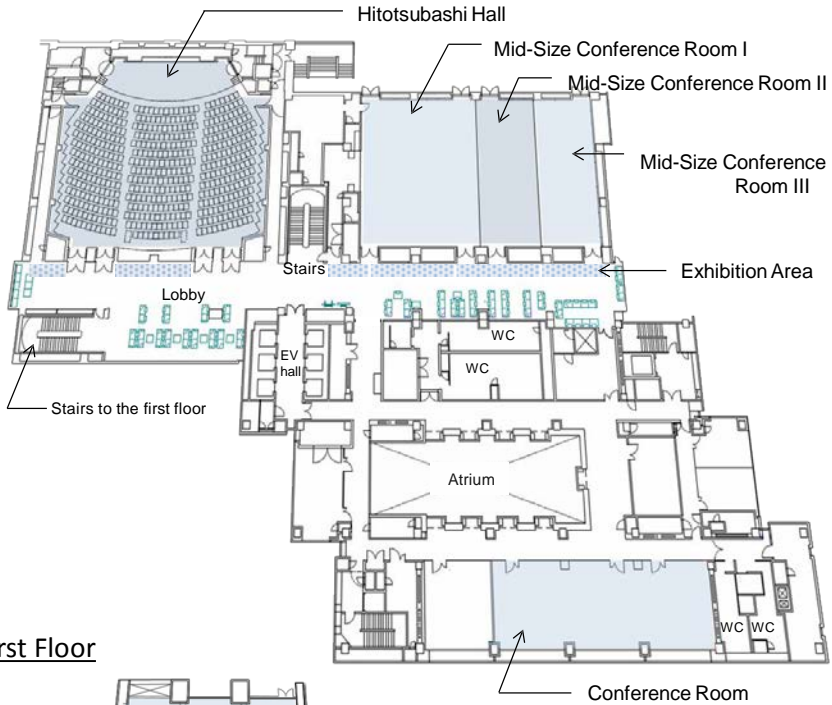

Floor Map

National Center of Science Floor Map

Second Floor

First Floor

The registration desk will open from 8:30 every morning.